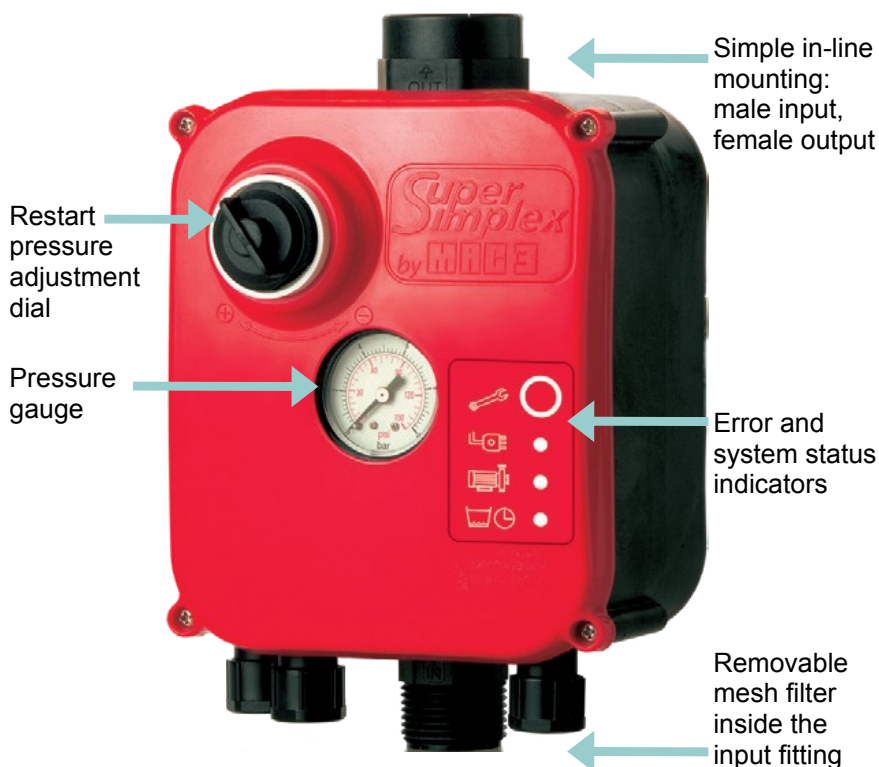

Super Simplex E - Electronic pump controller

Adjustable pump pressure controller with dry run protection

- **1" (25mm) BSP In-Line Fitting**
- **Simple Installation**
- **Single Phase**
- **Clean Water Only**
- **Dry Run Protection**
- **Automatic Restart (15 Minute Intervals)**
- **Vertical or Horizontal Mounting**

How Does It Work?

Mac3 **Super Simplex E** is an adjustable electronic pump pressure controller. This model uses pressure and flow sensing to decide when to run the pump.

By simply using the large dial, the restart pressure of **Super Simplex E** can be adjusted as required. When **Super Simplex E** determines that the pressure had dropped below the restart pressure, the pump will be activated. Once the flow has stopped **Super Simplex E** deactivates the pump.

Super Simplex E can control a single phase pump of up to 2 Hp (1.5kW).

Super Simplex E is mounted on-pipe with a 1" (25mm) threaded male connector on the input side and a female connector on the output, allowing it to be mounted either vertically or horizontally as required. The male connector also houses a removable mesh filter.

Super Simplex E features dry run protection with a warning light on the control panel to indicate a fault .

This unit is designed for use with clean water only.

Technical Specifications	
Physical	
Material	Calcium Filled Polypropylene / ABS
Weight	900g
Dimensions	250x450x155mm
Mounting	In-Line, 1" (25mm) BSP (Male in, Female out)
Working Pressure	1.5 - 8 bar
Maximum Overpressure	12 bar
Restart Pressure	0.8 - 2 bar
Minimum Differential Pressure	1.5 bar
Maximum Flow	100 lt/min
Operating Temperature	0°C – 50°C
Liquid Type	Clean Water
Ingress Protection	IP54
Electrical	
Supply Voltage	230Vac 50Hz Single Phase
Supply Voltage To Pump	1x 230Vac 50Hz Single Phase
Pump Power	1.5kW (2 Hp)
Pump Current	25(8)A