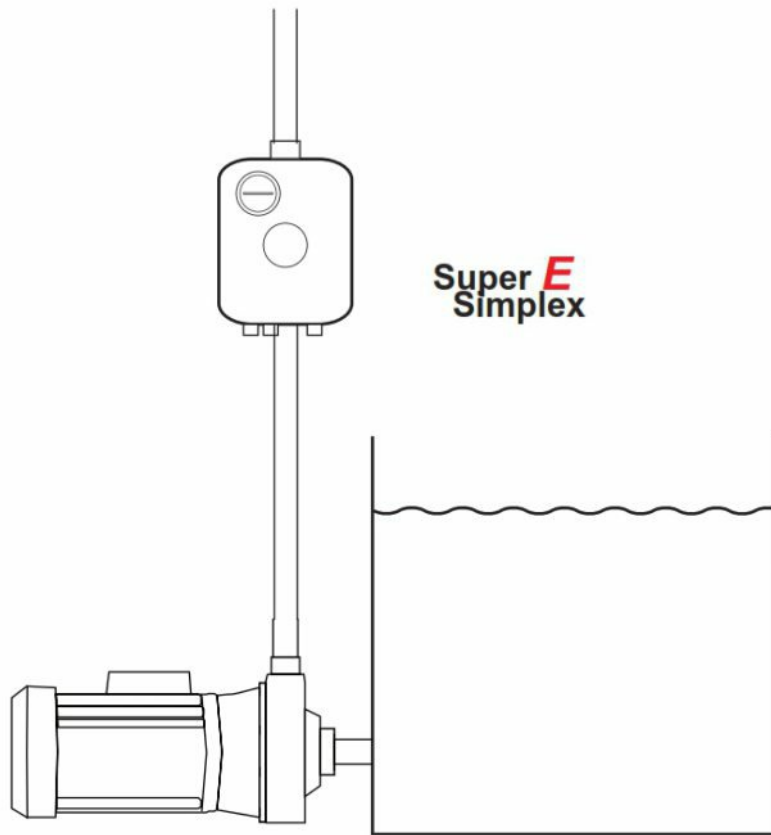

Super Simplex E - Electronic pump controller

Adjustable pump pressure controller with dry run protection